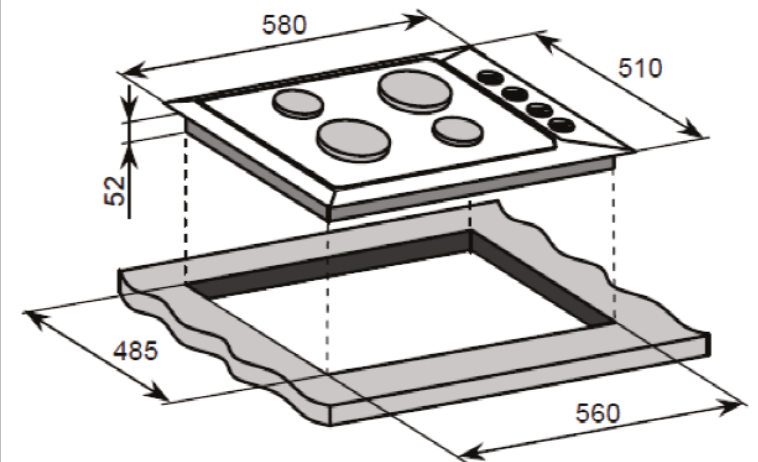

## PRODUCT DIMENSIONS

Packaged (w, d, h mm):

▷ 645 x 543 x 136mm

Physical (w, d, h mm):

▷ 580 x 510 x 52mm

Weight:

▷ 11kg