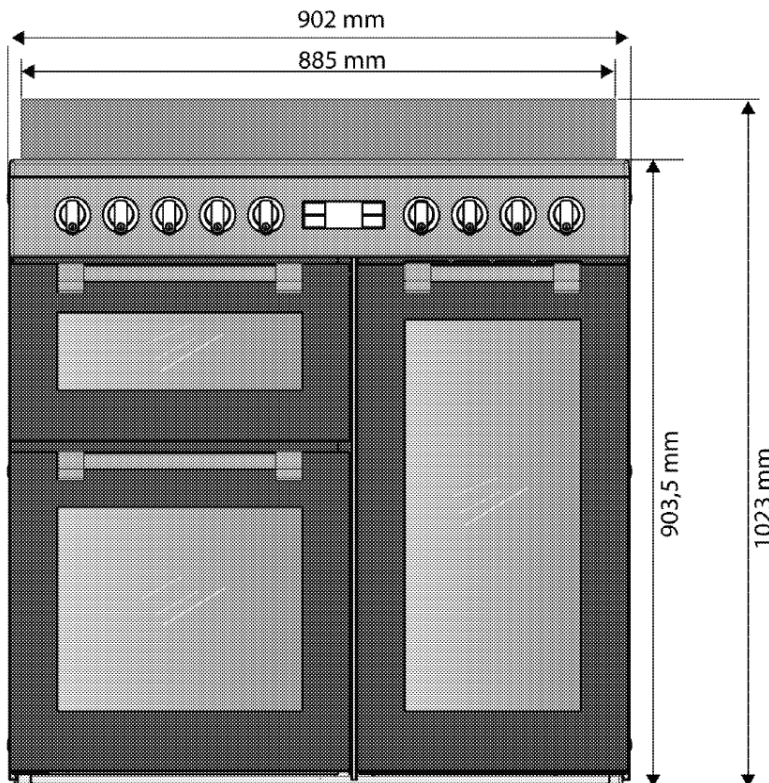

Also Available in these colours:
Check in store for details on how to order

Dimensions & Weights

Unpacked Height:	900 mm
Unpacked Width:	900 mm
Unpacked Depth:	600 mm
Unpacked Weight:	88.9 kg
Packaged Height:	1070 mm
Packaged Width:	960 mm
Packaged Depth:	700 mm
Packaged Weight:	102.5 kg

Dimensions

Product Height
900mm - without feet
903.5 mm - with feet fully tightened
930 mm - with feet fully open

Product Width: 902 mm
Product Depth: 600 mm