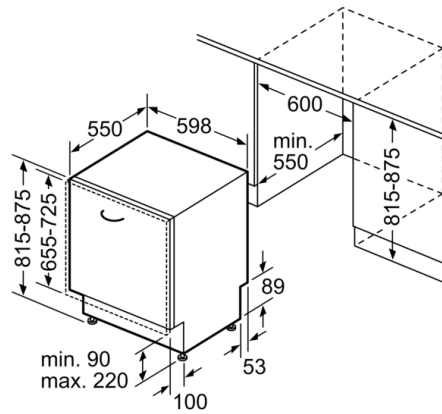

Technical Data

Water consumption : 13.5 l
Built-in / Free-standing : Built-in
Height of removable worktop : 0 mm
Dimensions of the product (HxWxD) : 815 x 598 x 550 mm
Required niche size for installation (HxWxD) : 815-875 x 600 x 550 mm
Depth with open door 90 degree : 1155 mm
Adjustable feet : Yes - all from front
Maximum adjustability feet : 60 mm
Adjustable plinth : Both horizontal and vertical
Net weight : 34.1 kg
Gross weight : 35.9 kg
Connection Rating : 2400 W
Fuse protection : 10 A
Voltage : 220-240 V
Frequency : 50; 60 Hz
Length electrical supply cord : 175 cm
Plug type : AU plug
Length inlet hose : 165 cm
Length outlet hose : 190 cm
EAN code : 4242005249992
Number of place settings : 14
Energy consumption : 0.62 kWh
Total cycle time of reference programme : 185 min
Noise level : 46 dB(A) re 1 pW
Installation typology : Fully-integrated

Safety

- Child door lock
- AquaStop™ Plus: Water supply device with lifetime anti-flood protection

Product Dimensions (H x W x D)

- Height 815-875 mm x Width 598 mm x Depth 550 mm

Series 4, fully-integrated dishwasher, 60 cm SMV4HTX01A

measurements in mm

⌚ socket
() values with extension kit

measurements in mm