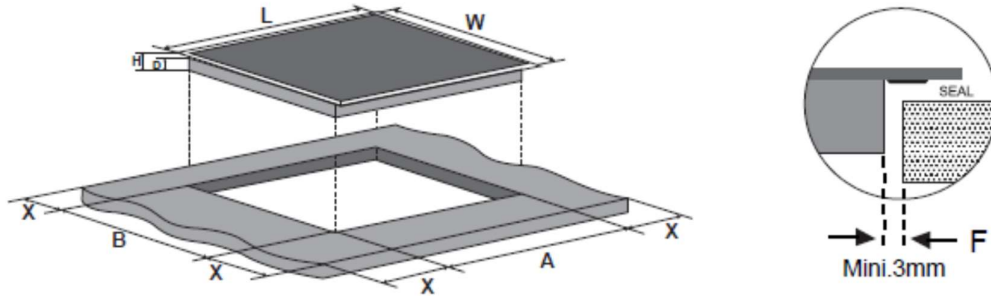

#### Dimensions & Weights

**Cut-out Dimensions (WxD):** 560mm\*490mm

**Unpacked Height:** 55mm

**Unpacked Width:** 590mm

**Unpacked Depth:** 520mm

**Unpacked Weight:** 8.43kg

**Packaged Height:** 115mm

**Packaged Width:** 690mm

### 60cm Ceramic Cooktop

Schott Glass, Touch Control, Timer, Automatic Safety Switch Off

L(mm)	W(mm)	H(mm)	D(mm)	A(mm)	B(mm)	X(mm)	F(mm)
590	520	55	51	560+4 +1	490+4 +1	50 min	3 min