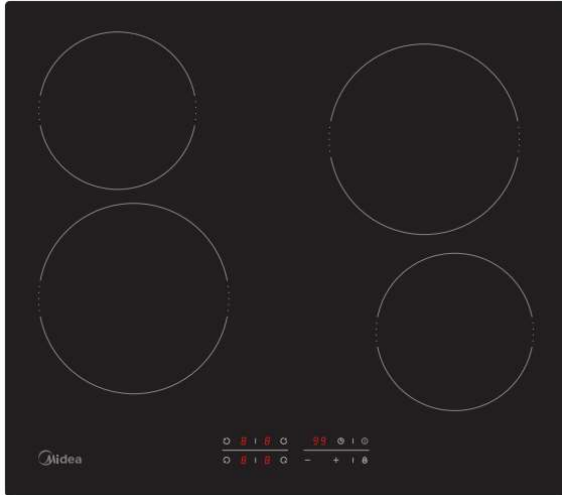

### 60cm Ceramic Cooktop

Schott Glass, Touch Control, Timer, Automatic Safety Switch Off