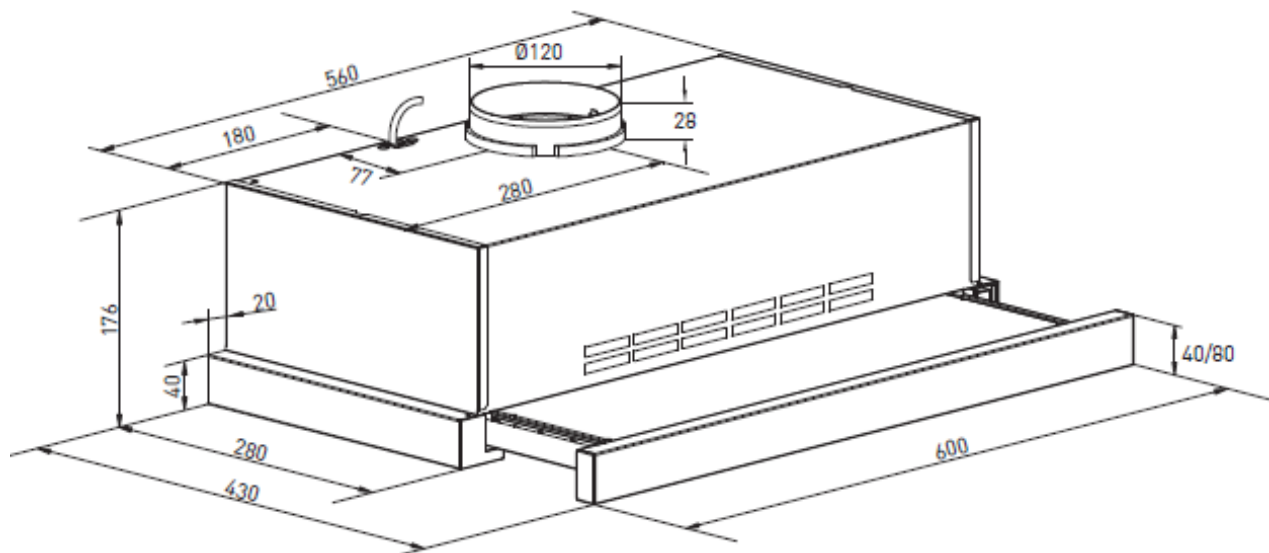

TECHNICAL SPECIFICATIONS

CONSTRUCTION TYPE/ PRODUCT FAMILY	Slide-Out Undermount Rangehood
PRODUCT DIMENSIONS	(W)598 x (H)176 x (D)280
FASCIA COLOUR	Grey/Stainless Steel
SPEED SETTINGS	2
LIGHTING TYPE / POSITION	LED / Rear
CONTROL TYPE / POSITION	Switch / Front
BODY COLOUR	White
FILTER TYPE	Aluminium or Optional Carbon Filter
FILTER CLEANING	Dishwasher Safe
MOTOR	Twin
NOISE RATING	(LOW) 49dB, (HIGH) 59dB
DUCTING DIAMETER	120mm
EXTRACTION TYPE	Can be Ducted or Recirculated
ACCESSORIES INCLUDED	Ducted rail (height 40mm) Recirculating rail (height 80mm)
LENGTH OF POWER CABLE	1500mm
ELECTRICAL CONNECT REQUIREMENTS	10A
VOLTAGE (V)	240V
FREQUENCY (HZ)	50Hz
WEIGHT (kg)	8.1kg (GROSS) / 7.3kg (NET)
APPROVAL CERTIFICATES	CE

WPRS60ASL

60CM Undermount Rangehood

PRODUCT DIMENSIONS

WARNING: Technical specifications and product sizes can be varied by the manufacturer, without notice. Cut outs for appliances should only be by physical product measurements. The above is indicative only.