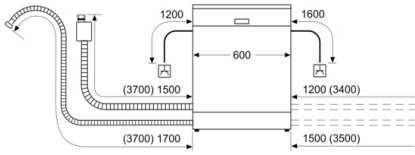

Technical Data

Water consumption : 12.7 l
Built-in / Free-standing : Freestanding
Height of removable worktop : 30 mm
Dimensions of the product (HxWxD) : 845 x 600 x 600 mm
Depth with open door 90 degree : 1155 mm
Adjustable feet : Yes - all
Maximum adjustability feet : 20 mm
Adjustable plinth : Adjustable plinth
Net weight : 47.3 kg
Gross weight : 48.5 kg
Connection Rating : 2400 W
Fuse protection : 10 A
Voltage : 220-240 V
Frequency : 50; 60 Hz
Length electrical supply cord : 175 cm
Plug type : AU plug
Length inlet hose : 165 cm
Length outlet hose : 190 cm
EAN code : 4242005226832
Number of place settings : 13
Energy consumption : 0.69 kWh
Total cycle time of reference programme : 175 min
Noise level : 48 dB(A) re 1 pW
Installation typology : Built-under

Product Dimensions (H x W x D)

- H: 845 mm x W: 600 mm x D: 600 mm

**Serie | 2, free-standing dishwasher, 60 cm,
White
SMS2ITW01A**

measurements in mm

socket
() values with extension kit